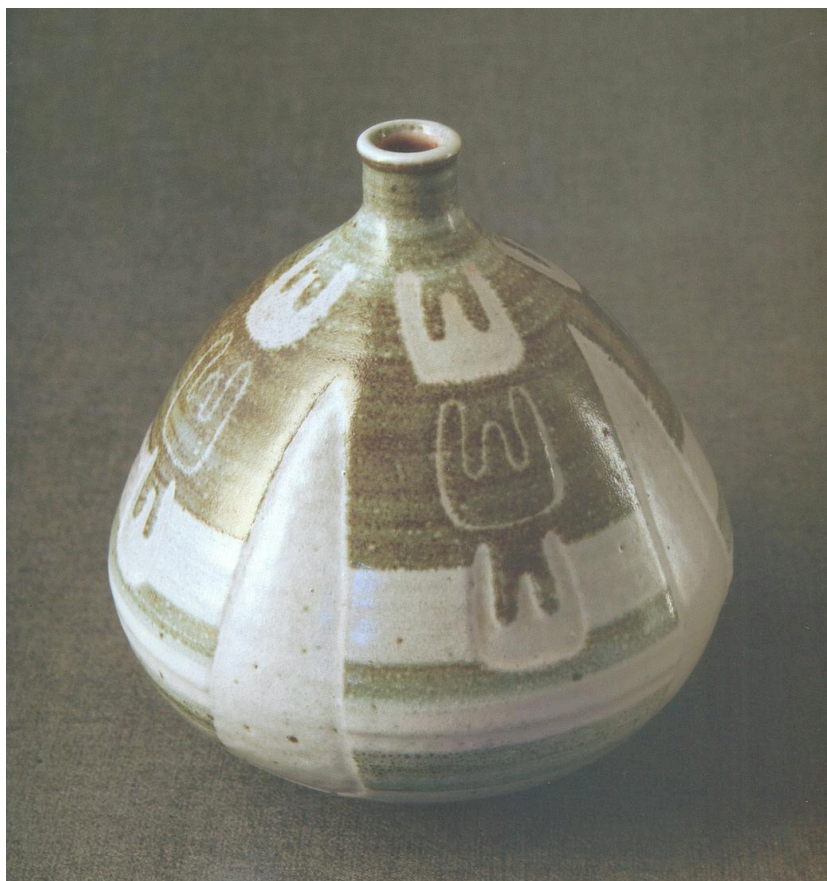

# reform

GALLERY

**Mary Tuthill Lindheim**

Bottle

Stoneware, thrown, carved, inlaid, reduction fired

USA, 1957

6.75" x 6.25"

1,800